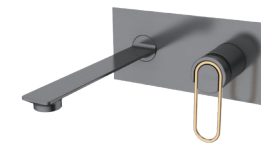

JULY SERIES NEW

JL-38111QL
Concealed basin mixer

JL-38A111QL
Concealed basin mixer

JL-20111QL
Bidet mixer

JL-11111QL
Basin mixer

JL-11G111QL
Basin mixer

JL-26G111QL
Basin mixer

JL-12111QL
Kitchen mixer

JL-12A111QL-D01
Pull-out kitchen mixer

JL-12B111QL-D01
Kitchen mixer

Available Finishes: Brush gun grey Chrome Matt black Custom Finishes: Brush gold Rose Gold Brushed rose gold Matt White Titanium

Available Finishes: Brush gun grey Chrome Matt black Custom Finishes: Brush gold Rose Gold Brushed rose gold Matt White Titanium

JL-50111QL
Concealed shower set (1-function)

JL-51111QL
Concealed shower set (2-function)

JL-52111QL
Concealed shower set (3-function)

JL-22A111QL
Freestanding bath-shower mixer

JL-13111QL
Bath-shower mixer